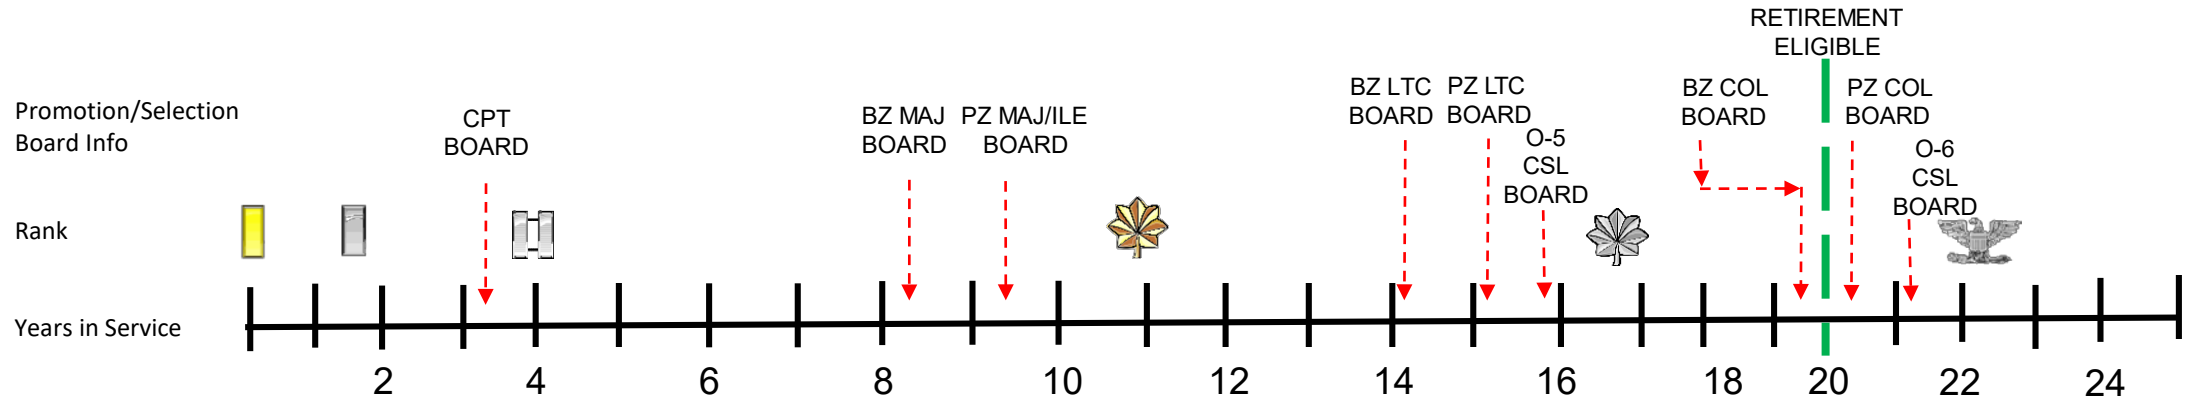

17B RC Officer Career Timeline

Professional Military Education (PME)	BOLC		CCC		ILE		SAMS		SSC		
Functional/Additional/Combat Skills Training	Cyber Mission Forces Training Courses; Electromagnetic Warfare Courses (Joint/Army); 17B CEWO Qualification Course						Broadening Opportunities (e.g., ACS, TWI, JCDP/CNODP, Fellowships/Internships); Army/Joint Courses				
Assignments <i>Positions listed are not all inclusive; see DA PAM 600-3, Cyber Branch, Tables 1 – 9</i>	Company XO Platoon Leader Cyber/EW Planner Brigade/Regiment CEWO		Company Commander Brigade/Regiment/SFG CEWO			Battalion XO Battalion S3 Brigade/Regiment/SFG/Division CEWO			Battalion Commander Brigade S3 Division CEWO CEMA Chief		BDE Commander ASCC/CCMD CEWO CEMA Chief Chief of Staff
			Assistant S3 Division/Corps CEWO Cyber/EW Observer-Controller/Trainer Cyber/EW/CEMA Planner Cyber/EW Instructor Cyber/EW Training/Capabilities Developer NGB/USARC Staff Battalion/Brigade/Division Staff			Brigade Assistant S3 Corps/ASCC/CCMD CEWO Cyber/EW Observer-Controller/Trainer Cyber/EW/CEMA Planner Cyber/EW Instructor Cyber/EW Training/Capabilities Developer NGB/USARC Staff Division/Corps/Joint Staff			BN/BDE Dep. Commander WTU Commander ASCC/CCMD CEWO Assistant ACM Cyber/EW (CCoE) Cyber/EW OC/T Cyber/EW/CEMA Planner Cyber/EW Instructor Cyber/EW Training/Cap Developer NGB/USARC Staff Army/JIM/DCS/SGS Staff		CcoE Liaison/Advisor Sr. Cyber/EW Planner Sr. Cy/EW/CEMA Advisor Army/JIM Staff DCS/SGS Assignments Nominative Positions Branch Immaterial
Self Development/Education	Professional Certifications (CompTIA, EC Council, Cisco, Microsoft, ISC², GIA, SANS, OSCP, etc.)										
	Master's in STEM Discipline					Doctorate/Ph.D. in STEM discipline