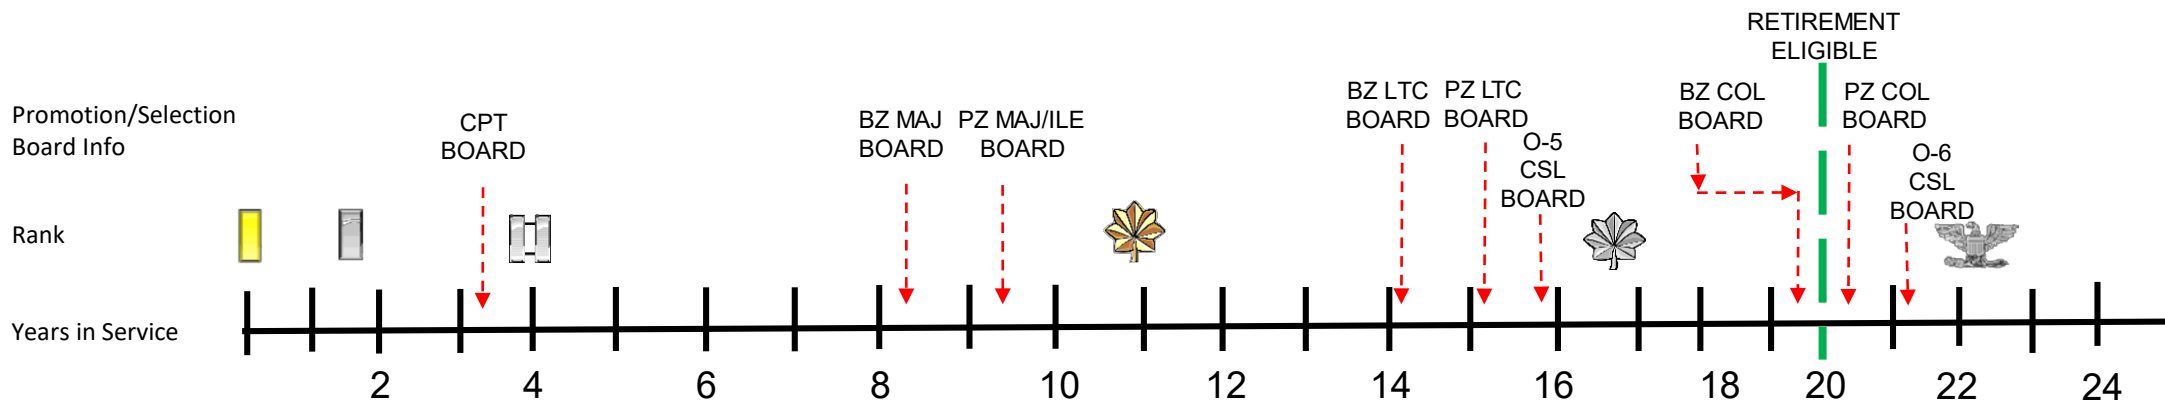

17B AC Officer Career Timeline

Professional Military Education (PME)	BOLC	CCC	ILE	SAMS	SSC
Functional/Additional/Combat Skills Training	Cyber Mission Forces Training Courses; Electromagnetic Warfare Courses (Joint/Army); 17B CEWO Qualification Course			Broadening Opportunities (e.g., ACS, TWI, JCDP/CNODP, Fellowships/Internships); Army/Joint Courses	
Assignments	Company XO Platoon Leader Brigade/Regiment CEWO Cyber/EW Planner	Company Commander Brigade/Regiment/SFG CEWO Cyber/EW Observer-Controller/Trainer (CTCs) (post-KD) CY/EW Research Scientist (ACI) (post-KD) Instructor (Cyber School/USMA) (post-KD) Assistant S3 (BN/BDE) Battalion S2/S3 (CTB) Cyber/EW Planner Division/Corps CEWO MDTF Company XO	Battalion XO Battalion S3 Company Commander (MDTF MDEB/MDED) Brigade/Regiment/SFG CEWO Senior Observer-Controller/Trainer (CTCs) Assignments Officer (HRC) (post-KD) Career Program Manager (OCC) (post-KD) College Director (Cyber School) (post-KD) Cyber/EW Research Scientist (ACI) (post-KD) Instructor (Cyber School/USMA/CAC) (post-KD) Brigade Assistant S3 Course Manager (Cyber School) Cyber/EW OC/T (CTCs) Cyber/EW Planner Cyber/EW Integrator (CCoE) Cyber/EW Branch Chief Division/Corps/EAC CEWO	Battalion Commander (CSL) Division CEWO BDE Dep. Commander (post-CSL) Assistant ACM Cyber/EW (CCoE) Brigade S3 CEMA Ops/Training (FORSCOM) Chief, Capabilities Dev. (CCoE) Chief, Info Dominance (HRC) Chief Research Scientist (ACI) Corps/ASCC/CCMD CEWO Deputy Director (OCC) Instructor (CAC/USMA/USN) J3 Branch Chief (DISA) Sr. Observer-Controller/Trainer	BDE Commander (CSL) Corps CEWO (CSL) ACM Cyber/EW (CSL) Assistant CMTD (post-CSL) Chief of Staff (post-CSL) ASCC/CCMD CEWO CEMA Division Chief CY Outreach Officer (ACI) Director, Army Cyber Inst. Div. Chief (DCS G3/5/7) Ops Chief (JFHQ-Cyber)
Self Development/Education	Professional Certifications (CompTIA, EC Council, Cisco, Microsoft, ISC ² , GIA, SANS, OSCP, etc.)				
	Master's in STEM Discipline			Doctorate/Ph.D. in STEM discipline	